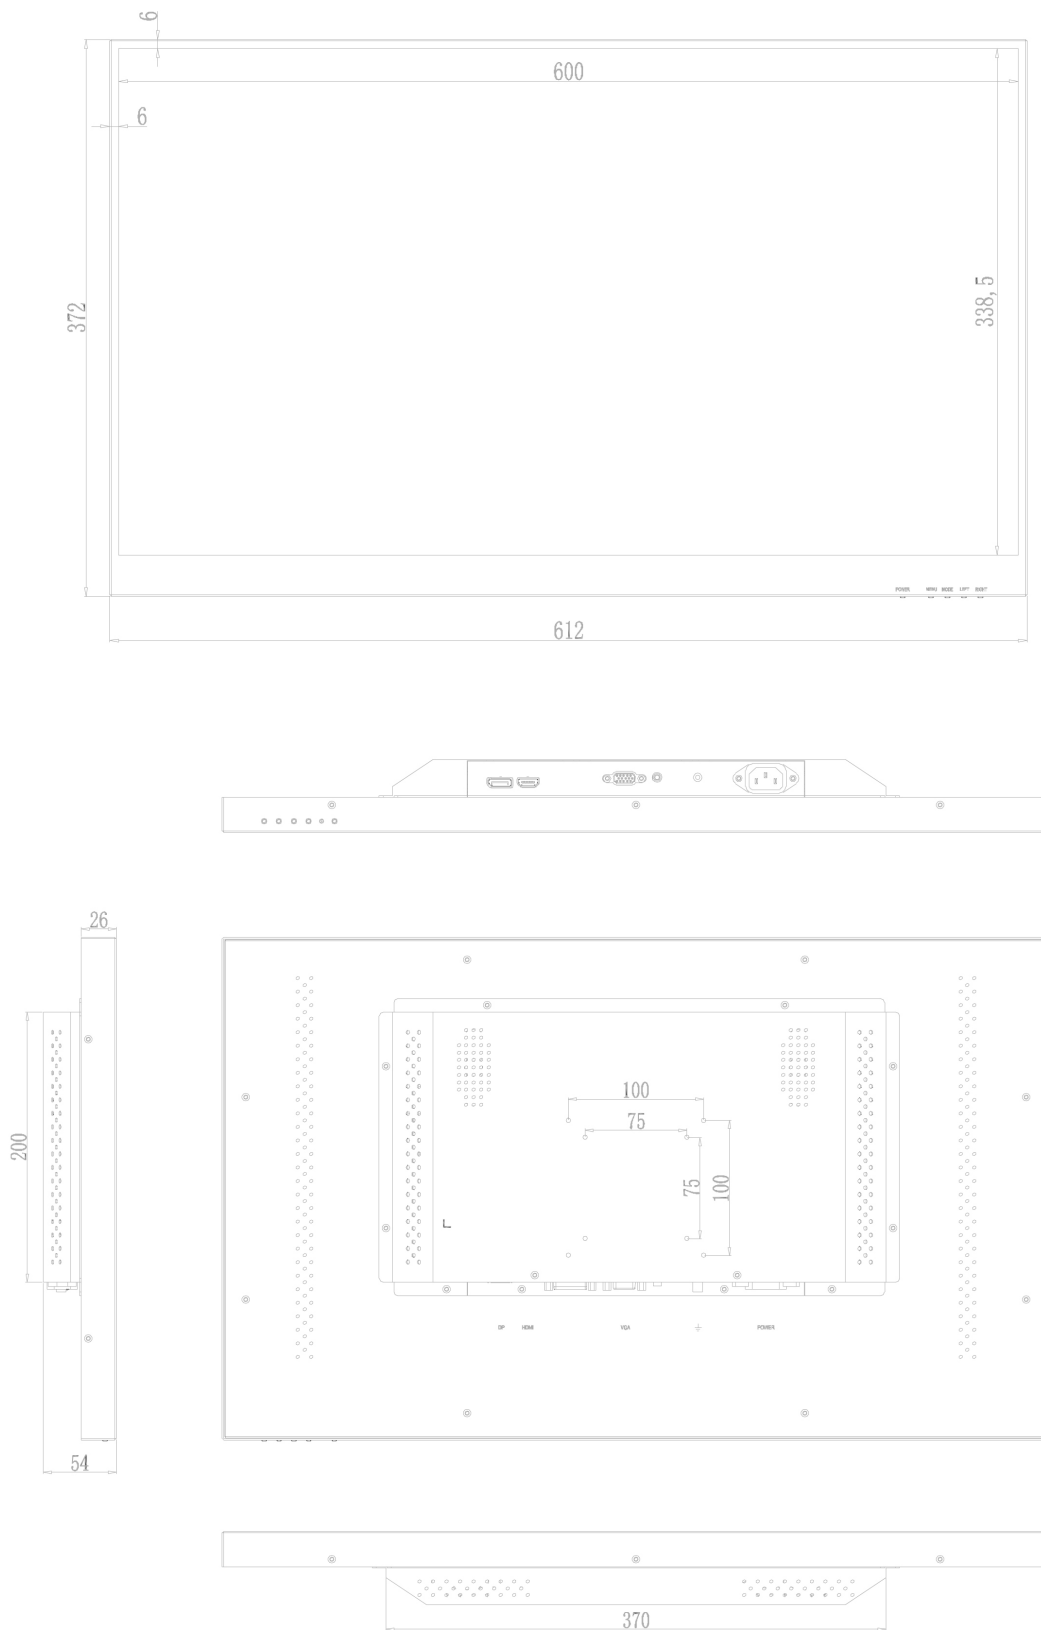

VM-FHD27PFWA

Technical Drawing

Maße / Dimensions: mm

eneo is a registered trademark of
VIDEOR E. Hartig GmbH
Carl-Zeiss-Straße 8

63322 Rödermark, Deutschland

Phone: +49 6074 - 888 - 300
Fax: +49 6074 - 888 - 100
E-Mail: info@eneo-security.com
Web: www.eneo-security.com

Stay informed and subscribe
to the eneo newsletter