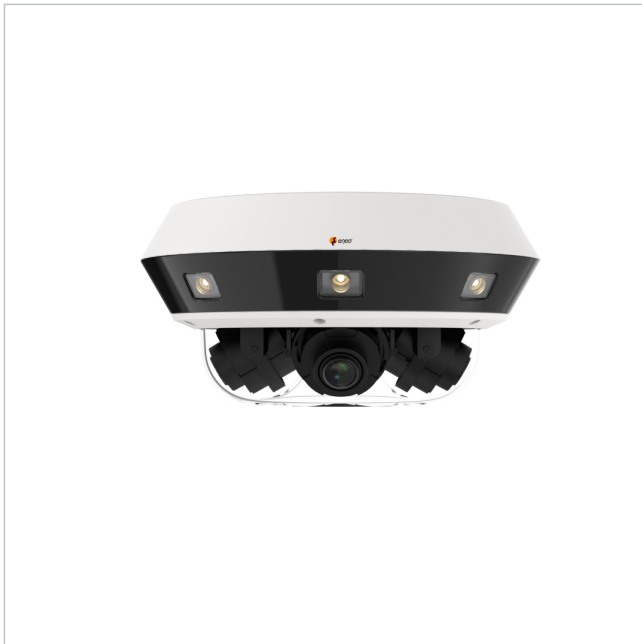

INM-78M2812M0A

SKU: 236668

Network Multisensor camera, 4x 3840x2160, Day&Night, 2,8-12mm IR, White light, WDR, IK10, IP67

Main Features

- Multidirectional camera 4x 1/1.8" CMOS
- Max. Resolution 3840 x 2160, frame rate 25fps
- Lenses with motorised focal length 2.8-12mm
- AI analysis functions including object classification
- Smart codec H.265/H.264, multi-streaming
- Browser-independent (Edge, Safari, Firefox, Chrome)

- Supports T-WDR, BLC, HLC and 3D DNR
- Supports ONVIF profiles G, S and T
- Integrated IR and white light illumination
- For outdoor use IP67, vandalism protected IK10
- NDAA compliance
- Wall bracket and PoE injector included

Specifications

General:	
EAN/GTIN	4260229840627
Dimensions (HxWxD)	146x300mm
Illumination	8x Dual Illuminator, Infrared, White light
SDK	upon request
Sunshield	no
Text display	ON/OFF switchable
Series	eneo IN-Series
Camera Type	Multisensor Camera
Housing	Outdoor
Color (housing)	Pantone P 179-1, RAL9003