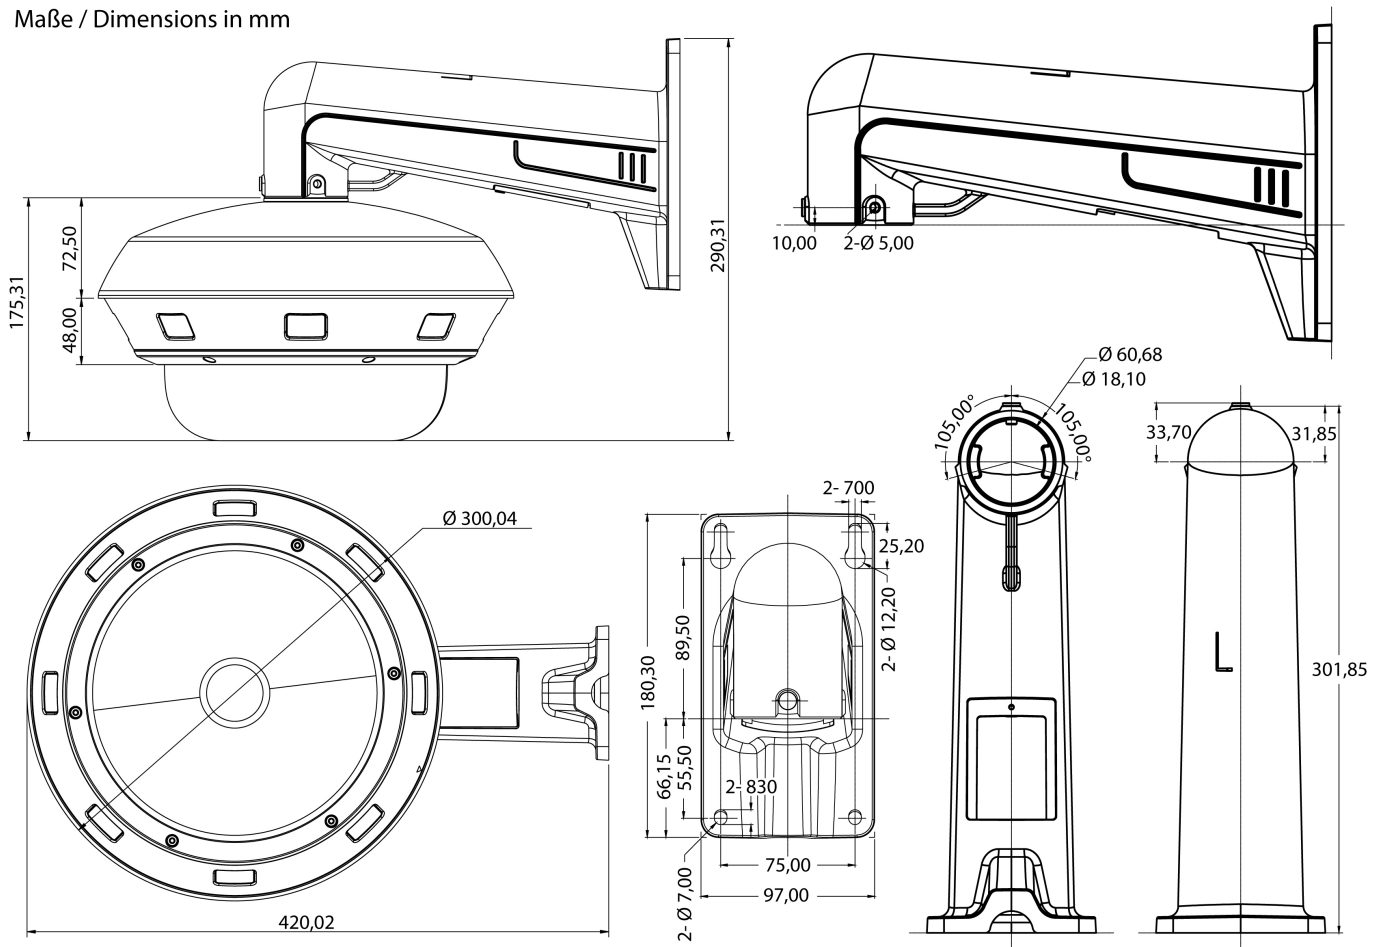

Specifications

General:	
EAN/GTIN	4260229840627
Dimensions (HxWxD)	146x300mm
Illumination	8x Dual Illuminator, Infrared, White light
SDK	upon request
Sunshield	no
Text display	ON/OFF switchable
Series	eneo IN-Series
Camera Type	Multisensor Camera
Housing	Outdoor
Color (housing)	Pantone P 179-1, RAL9003

INM-78M2812M0A

Continuation of the specifications

Image resolution max.	3840x2160
Image Transmission Rate	30 fps
Frame rate	3840 × 2160)@25/30fps pro Kanal
Other	
Remarks	To guarantee you an optimum user experience, we recommend that you only use components of the same brand in a system. If several brands are used in combination, eneo cannot guarantee functionality. If combined use is necessary, we offer a compatibility check for a fee (for more information, see article number #229235 at VIDEOR).
Horizontal Angle of View	48 - 112°
Vertical Angle of View	27 - 58°
Manufacturer order number	236668

Optional Accessory

SKU	Name	Description
235562	CM-22	Corner mounting adapter for wall bracket WB-24 and PTZ dome camera INP-75A0033MIA
238984	DOME-CH7	Ceiling mount IN-Series Length approx. 294mm
236198	eneo INsight Installation Tool	Supports adjustments for cameras with AI features for IN-series
218218	eneo Site Manager	Management Software for eneo IP products
239837	KBD-3NET	Network keyboard with joystick, supports ONVIF protocol, RJ45, 12VDC
235257	PM-21	Pole mounting adapter for camera connection box AK-20 and AK-21

INM-78M2812M0A

Technical Drawing

Maße / Dimensions in mm

eneo is a registered trademark of
VIDEOR E. Hartig GmbH
Carl-Zeiss-Straße 8

63322 Rödermark, Deutschland

Phone: +49 6074 - 888 - 300
Fax: +49 6074 - 888 - 100
E-Mail: info@eneo-security.com
Web: www.eneo-security.com