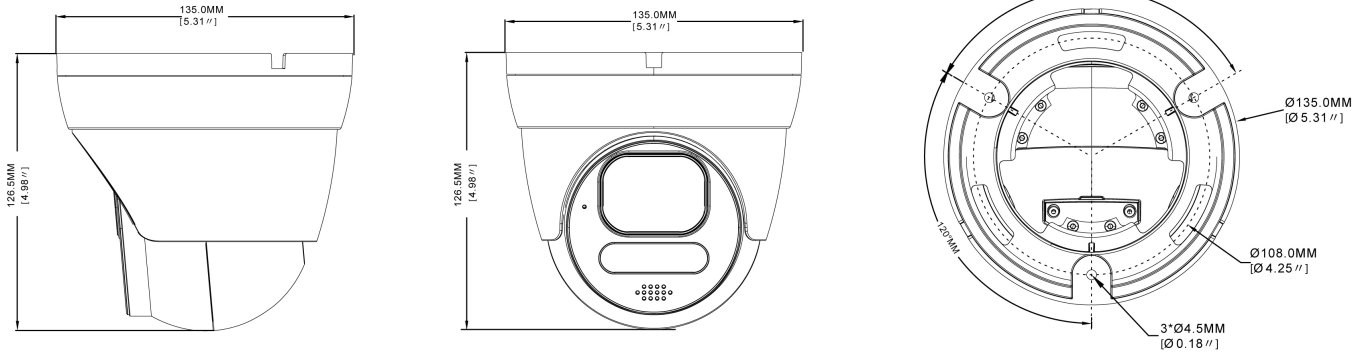

IND-58M2812MTA

Technical Drawing

Maße: Dimensions: mm

eneo is a registered trademark of
VIDEOR E. Hartig GmbH
Carl-Zeiss-Straße 8

63322 Rödermark, Deutschland

Phone: +49 6074 - 888 - 300
Fax: +49 6074 - 888 - 100
E-Mail: info@eneo-security.com
Web: www.eneo-security.com

Stay informed and subscribe
to the eneo newsletter