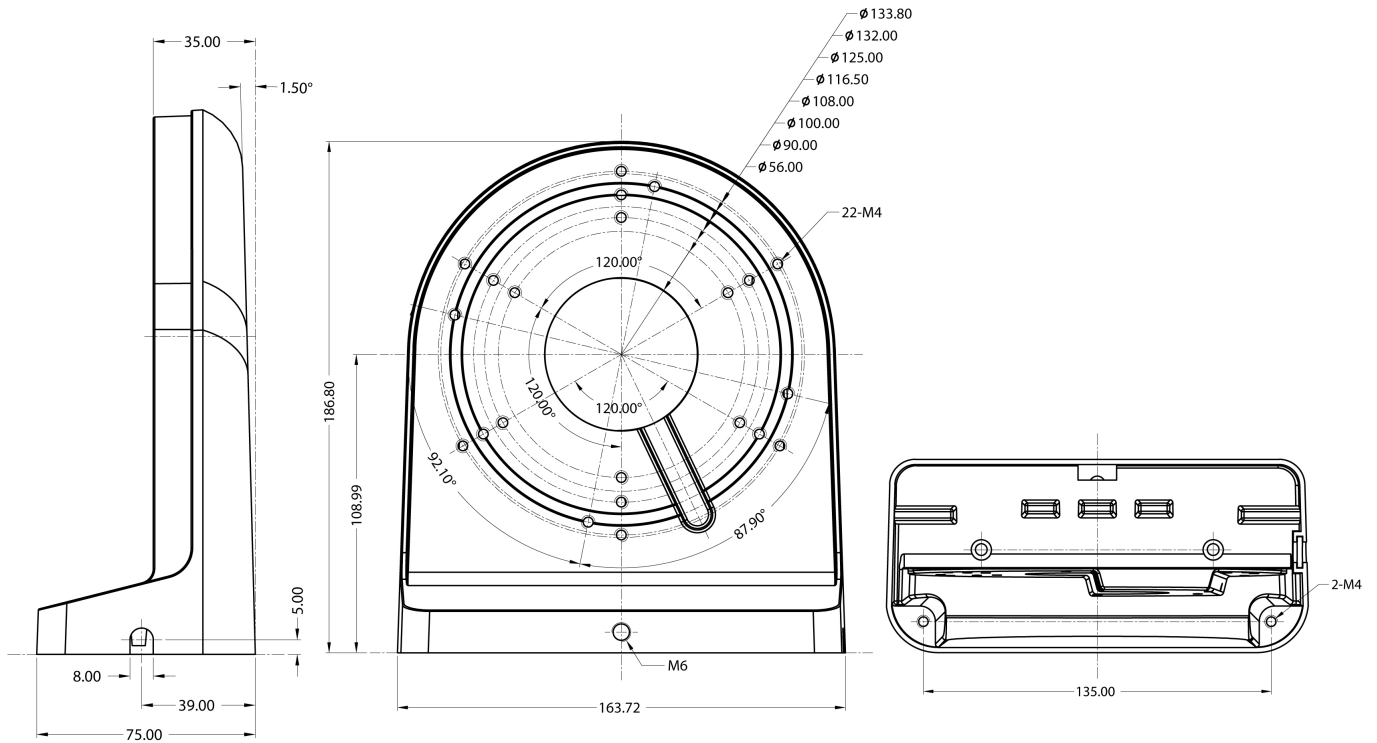

## Specifications

Other	
Dimensions (HxWxD)	see drawing
Parts supplied	mounting accessories
Series	eneo IN-Series
Housing	aluminium
Color	Pantone P 179-1, RAL9003
Manufacturer order number	236663
EAN/GTIN	4260229840450

## Technical Drawing

Maße: Dimensions: mm

eneo is a registered trademark of  
VIDEOR E. Hartig GmbH  
Carl-Zeiss-Straße 8

63322 Rödermark, Deutschland

Phone: +49 6074 - 888 - 300  
Fax: +49 6074 - 888 - 100  
E-Mail: [info@eneo-security.com](mailto:info@eneo-security.com)  
Web: [www.eneo-security.com](http://www.eneo-security.com)