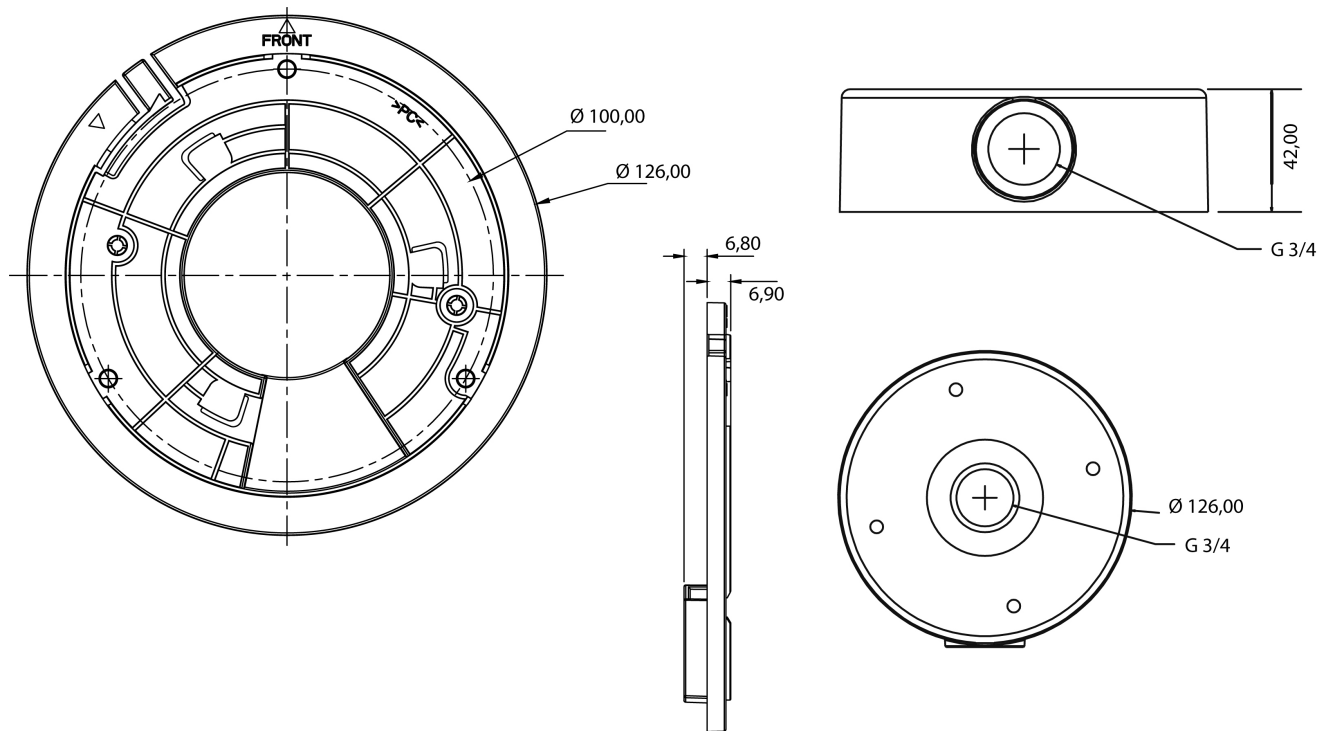

## Specifications

<b>General:</b>	
EAN/GTIN	4260229840467
Dimensions (HxWxD)	see drawing
Series	eneo IN-Series
Housing	aluminium
Color	Pantone P 179-1, RAL9003
Protection rating	IP64
Weight	290g
<b>Parts supplied:</b>	
Parts supplied	bag of screws
<b>Other</b>	
Manufacturer order number	236325

## Optional Accessory

SKU	Name	Description
234756	DOME-CH6	Ceiling pipe for junction box AK-23 and AK-25, Length approx. 294mm

## Technical Drawing

Maße / Dimensions: mm

eneo is a registered trademark of  
VIDEOR E. Hartig GmbH  
Carl-Zeiss-Straße 8

63322 Rödermark, Deutschland

Phone: +49 6074 - 888 - 300  
Fax: +49 6074 - 888 - 100  
E-Mail: info@eneo-security.com  
Web: www.eneo-security.com