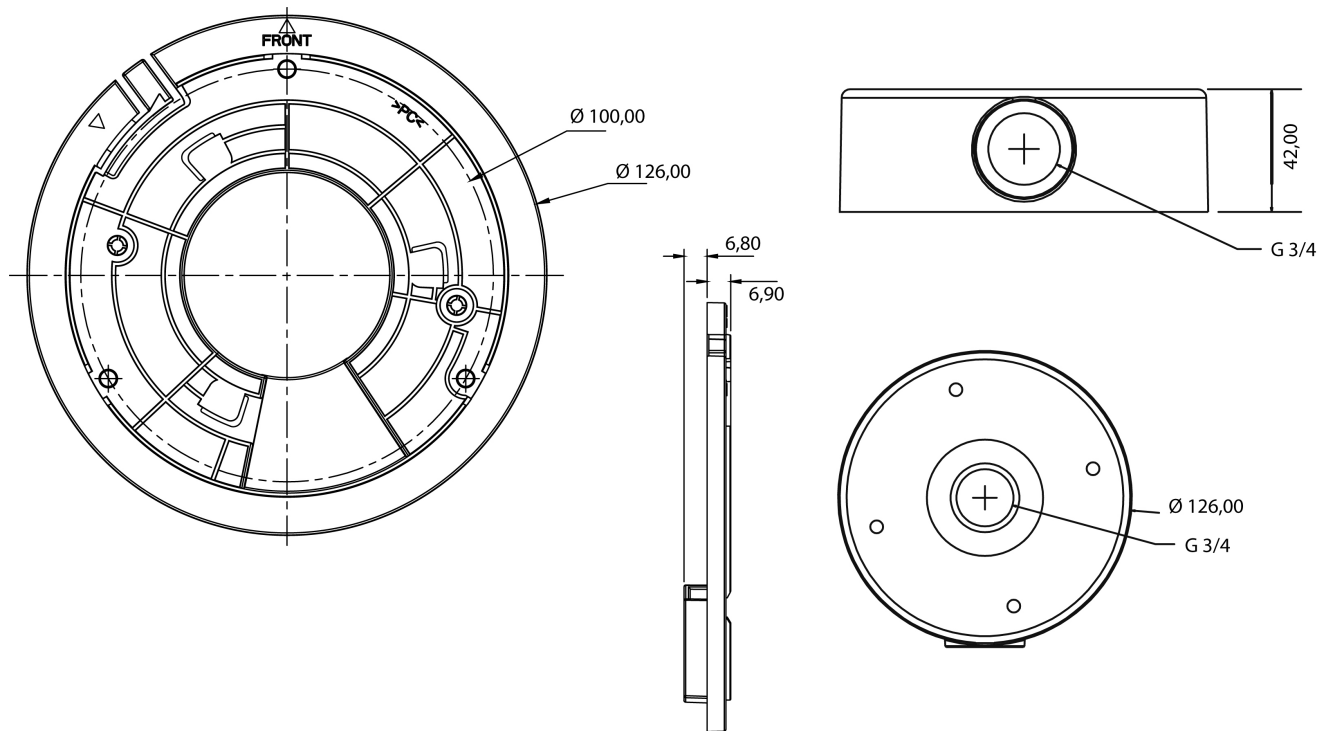

AK-28

SKU: 236325

Camera connection box for wall and ceiling mount, for Fisheye IND-32F0016P0A, Indoor

Main Features

Junction box for indoor application

Specifications

General:	
Dimensions (HxWxD)	see drawing
Series	eneo IN-Series
Housing	aluminium
Color	Pantone P 179-1, RAL9003
Protection rating	IP64
Weight	290g
Parts supplied:	
Parts supplied	bag of screws
Other	
Manufacturer order number	236325

Optional Accessory

SKU	Name	Description
234756	DOME-CH6	Ceiling pipe for junction box AK-23 and AK-25, Length approx. 294mm

AK-28

Continuation of accessory

234755	DOME-WB6	Wall bracket for Connection box AK-23 and AK-25
--------	----------	---

Technical Drawing

Maße / Dimensions: mm

eneo is a registered trademark of
VIDEOR E. Hartig GmbH
Carl-Zeiss-Straße 8

63322 Rödermark, Deutschland

Phone: +49 6074 - 888 - 300
Fax: +49 6074 - 888 - 100
E-Mail: info@eneo-security.com
Web: www.eneo-security.com