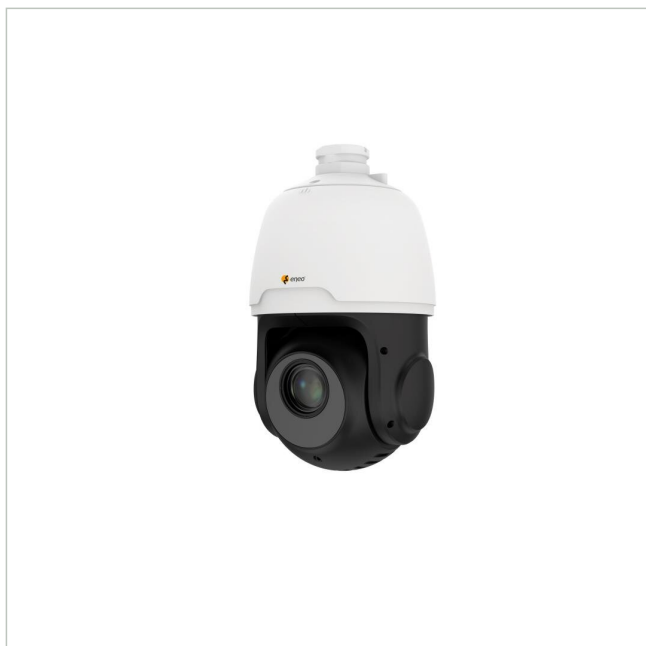

# eneo INP-72A0018MIA

SKU: 236322

Network PTZ Dome Camera, 18x AFZ, 1920x1080, Day/Night, WDR, AI, 5-90mm, Alarm, Audio, IR, 12VDC, PoE+, IP6

## Main Features

1/2.7" SmartSens CMOS sensor

Maximum resolution 1920x1080 pixels, 30fps

AI analysis functions including object classification

WDR 120dB, 3D-DNR noise reduction

Motorised autofocus zoom lens 18x 5.0-90mm

Smart Codec H.265/H.264, multi-streaming

Browser independent (Edge, Safari, Firefox, Chrome)

Supports ONVIF profiles S/T/G/M

Local storage via Micro SD card

Audio & alarm input and output

NDAA compliance

IR LED illumination, IP66

## Specifications

General	
Heating	No
Lighting	Infrared
Dimensions (WxHxD) (extended)	160x270mm
Illumination range	Approx. 100m
ESC	1/5 ~ 1/20.000sec.
Weight	2.5 kg
SDK	upon request
Text overlay	Switchable on/off
Color (Housing)	RAL9003,Pantone P 179-1,black
Housing type	Outside