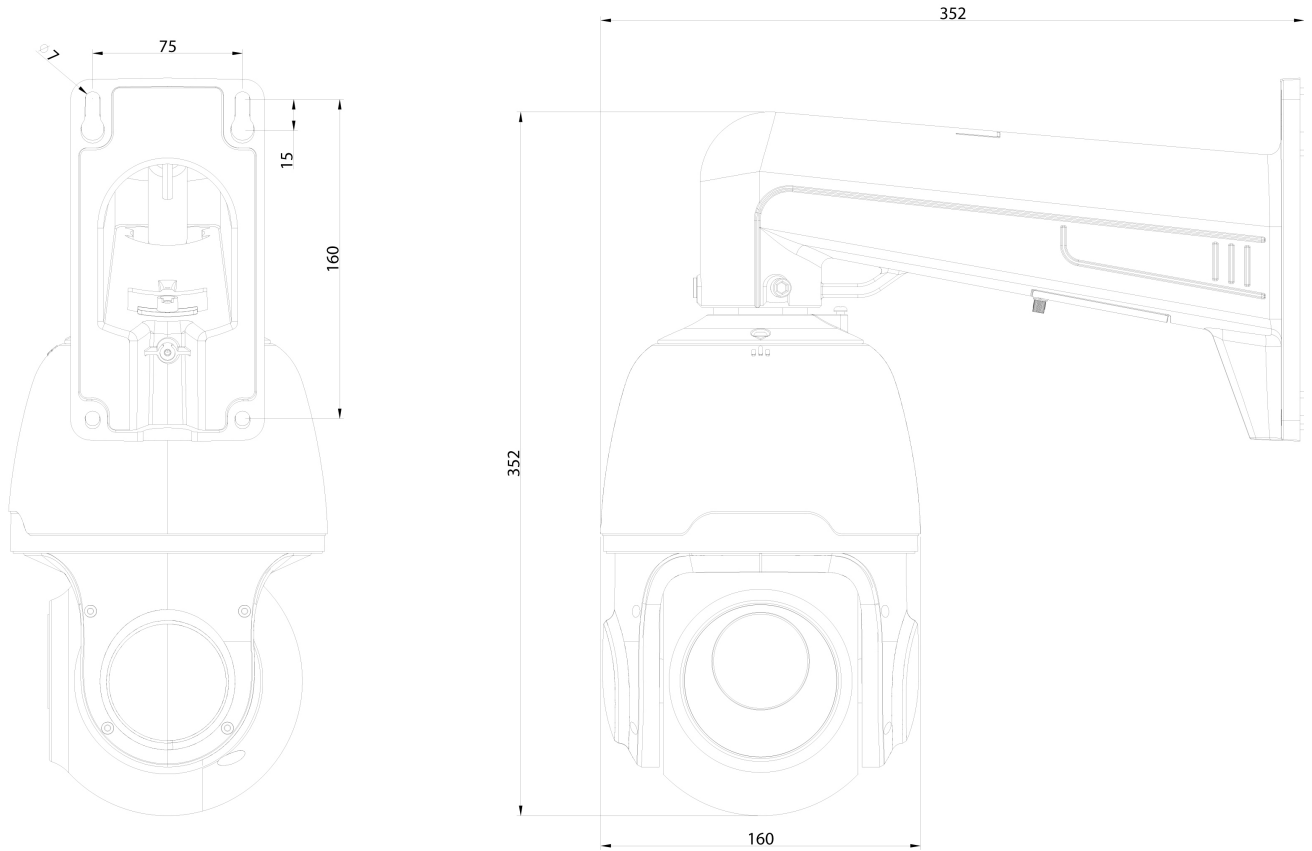

INP-72A0018MIA

Technical Drawing

Maße: Dimensions: mm

eneo is a registered trademark of
VIDEOR E. Hartig GmbH
Carl-Zeiss-Straße 8

63322 Rödermark, Deutschland

Phone: +49 6074 - 888 - 300
Fax: +49 6074 - 888 - 100
E-Mail: info@eneo-security.com
Web: www.eneo-security.com

Stay informed and subscribe
to the eneo newsletter