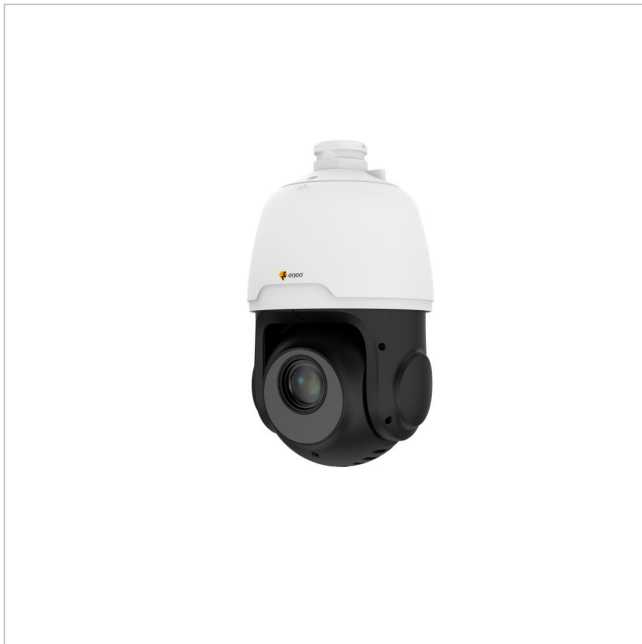

# INP-72A0018MIA

SKU: 236322

Netzwerk Dome, PTZ, 18x 1920x1080, Day/Night, WDR, AI Alarm, Audio, 12VDC, PoE+, IP6

## Main Features

1/2.7" SmartSens CMOS sensor

Maximum resolution 1920x1080 pixels, 30fps

AI analysis functions including object classification

WDR 120dB, 3D-DNR noise reduction

Motorised autofocus zoom lens 18x 5.0-90mm

Smart Codec H.265/H.264, multi-streaming

Browser independent (Edge, Safari, Firefox, Chrome)

Supports ONVIF profiles S/T/G

Local storage via Micro SD card

Audio & alarm input and output

NDAA compliance

IR LED illumination, IP66

## Specifications

General:	
EAN/GTIN	4260229840535
Dimensions (HxWxD)	270x160mm
Illumination	Infrared
Integrated wall mount	no
SDK	upon request
Text display	ON/OFF switchable
Series	eneo IN-Series
Camera Type	Face recognition, License plate recognition, People Count, Retail Intelligence
Housing	Outdoor