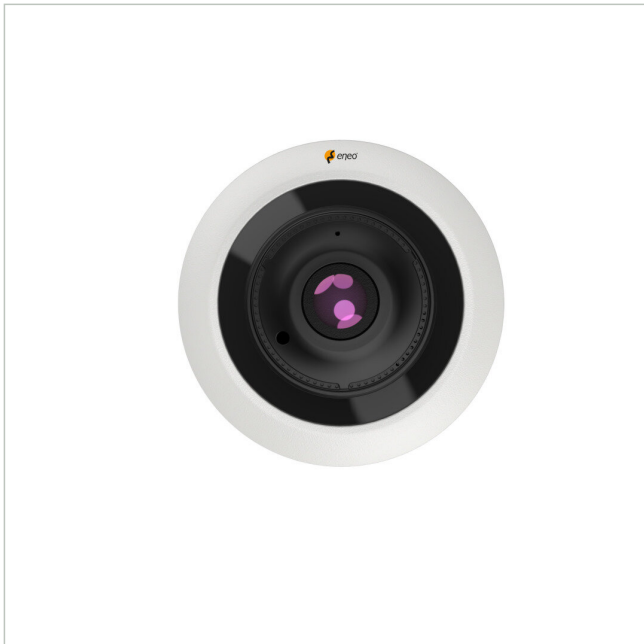

eneo IND-32F0016P0A

SKU: 236318

Network Dome Camera Fix, FishEye 360° 4000x3000, Day/Night, DWDR, 1,6mm, IR, 12VDC, PoE, IP66

Main Features

1/2.3" Omnivision CMOS sensor

1.6mm fixed focal length FishEye lens

360° panoramic view, ceiling, wall

Integration with eneo INsight software & App

Day/night function, 3D-DNR, slow speed shutter

Resolution max. 4000x3000@15fps

Smart Codec H.265/H.264, Multi-Streaming

Triple stream (main, sub, mobile)

Browser independent (Edge, Safari, Firefox, Chrome)

IR-LED illumination, microphone and loudspeaker integrated

NDAA compliance

For indoor and outdoor use, IP66

Specifications

General	
Heating	No
Lighting	Infrared
Dimensions (WxHxD) (extended)	120x55mm
Illumination range	Approx. 10m
ESC	1/5 ~ 1/20.000sec.
Weight	0.4 kg
SDK	upon request
Text overlay	Switchable on/off
Color (Housing)	RAL9003, Pantone P 179-1 / Other colors available upon request