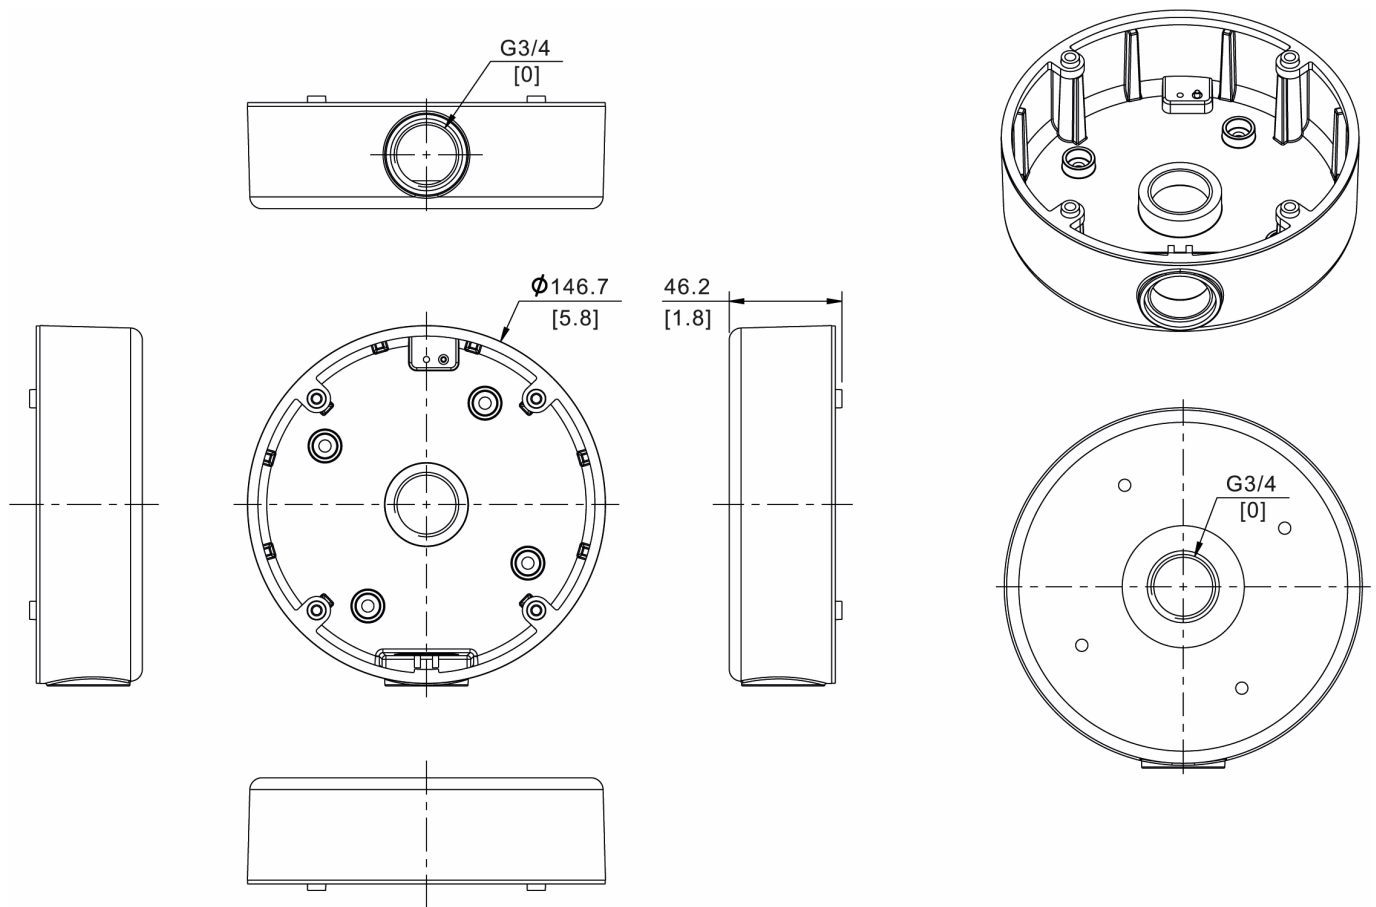

AK-26

SKU: 235526

Camera junction box for wall- and ceiling mount Fix dome cameras IN-Series

Main Features

Professional installation

For wall and ceiling surface mounting

Weatherproof IP64

Easy and fast cable connection

Compatible with the following products

IN Series Fix Dome Cameras

Specifications

Other	
EAN/GTIN	4260229840061
Dimensions (HxWxD)	see drawing
Parts supplied	mounting accessories
Series	eneo IN-Series
Housing	aluminium
Color	Pantone P 179-1, RAL9003
Protection rating	IP64
Weight	250g
Manufacturer order number	235526

AK-26

Technical Drawing

Maße / Dimensions: mm

eneo is a registered trademark of
VIDEOR E. Hartig GmbH
Carl-Zeiss-Straße 8

63322 Rödermark, Deutschland

Phone: +49 6074 - 888 - 300
Fax: +49 6074 - 888 - 100
E-Mail: info@eneo-security.com
Web: www.eneo-security.com