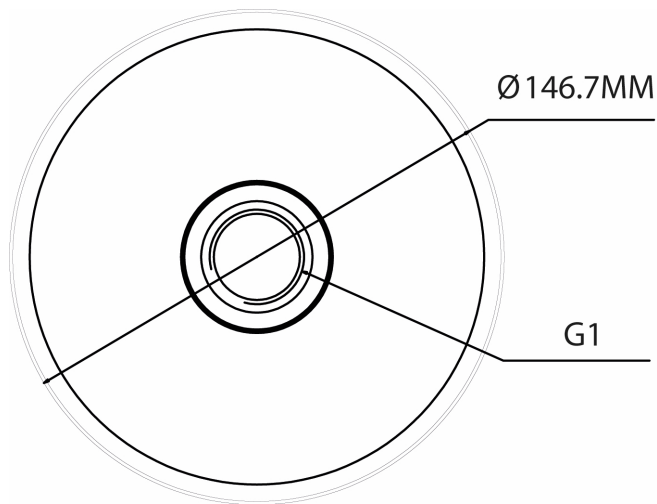

Compatible with the following products

Fix dome cameras IN-series

Wall bracket Dome-WB6 and ceiling pipe Dome-CH6

Specifications

Other	
Dimensions (HxWxD)	see drawing
Parts supplied	mounting accessories
Series	eneo IN-Series
Housing	aluminium
Color	Pantone P 179-1, RAL9003
Protection rating	IP64
Weight	290g
Manufacturer order number	235525

Optional Accessory

SKU	Name	Description
-----	------	-------------

AK-25

Continuation of accessory

234756	DOME-CH6	Ceiling pipe for junction box AK-23 and AK-25, Length approx. 294mm
234755	DOME-WB6	Wall bracket for Connection box AK-23 and AK-25

Technical Drawing

Maße / Dimensions: mm