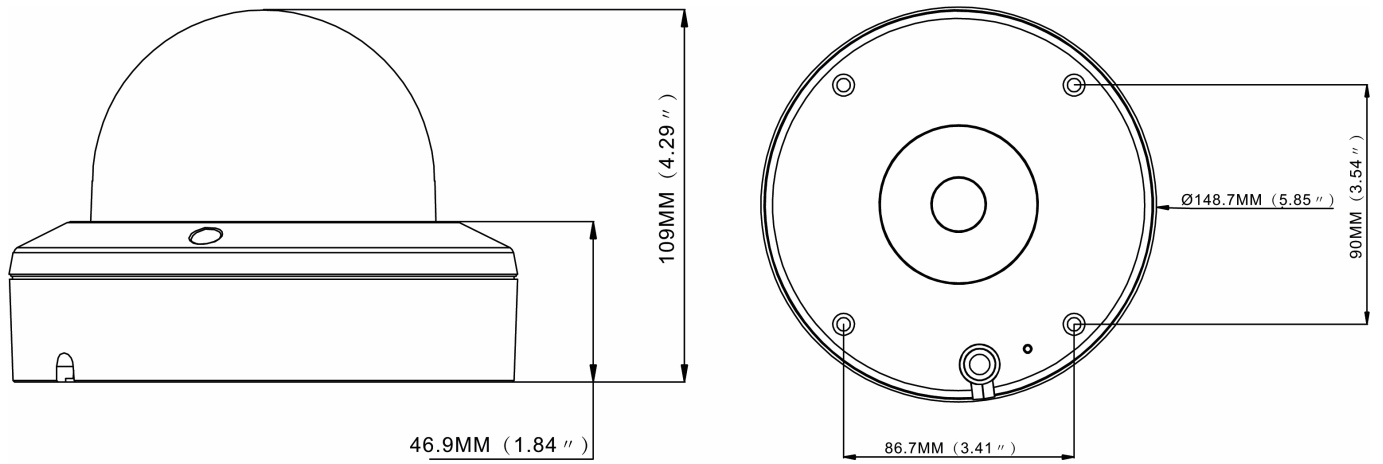

IND-68M2812MFA

Continuation of the specifications

Image display	16:9,4:3
Stream types	Triple-Stream(Main/Sub/Mobile)
Video compression	H.264, H.264+ (Smart Stream), H.265, H.265+ (Smart Stream), M-JPEG
Image resolution max.	3840x2160
Image Transmission Rate	30 fps
Other	
Remarks	NDAA compliance under Section 889, The face detection and license plate recognition functions are only available with an inserted SD card or in conjunction with a recorder from the eneo IN series., To guarantee you an optimum user experience, we recommend that you only use components of the same brand in a system. If several brands are used in combination, eneo cannot guarantee functionality. If combined use is necessary, we offer a compatibility check for a fee (for more information, see article number #229235 at
Horizontal Angle of View	107 - 34°
Vertical Angle of View	56 - 19°
Manufacturer order number	235256

IND-68M2812MFA

Technical Drawing

Maße / Dimensions: mm