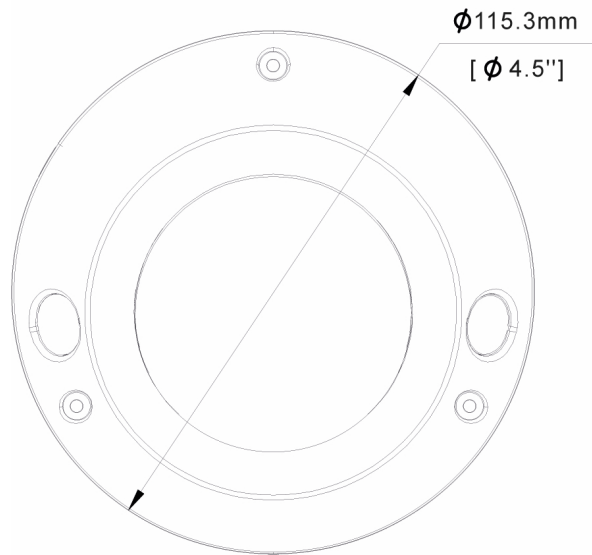

IND-45F0028M0A

Technical Drawing

UNIT:mm[inch]

Maße / Dimensions: mm

eneo is a registered trademark of
VIDEOR E. Hartig GmbH
Carl-Zeiss-Straße 8

63322 Rödermark, Deutschland

Phone: +49 6074 - 888 - 300
Fax: +49 6074 - 888 - 100
E-Mail: info@eneo-security.com
Web: www.eneo-security.com

Stay informed and subscribe
to the eneo newsletter