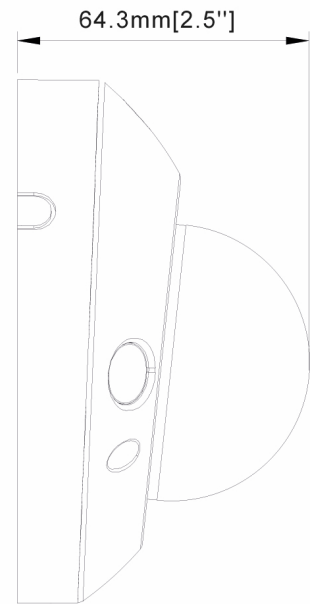

IND-45F0028M0A

Technical Drawing

UNIT:mm[inch]

Maße / Dimensions: mm

eneo is a registered trademark of
VIDEOR E. Hartig GmbH
Carl-Zeiss-Straße 8

63322 Rödermark, Deutschland

Phone: +49 6074 - 888 - 300
Fax: +49 6074 - 888 - 100
E-Mail: info@eneo-security.com
Web: www.eneo-security.com

Stay informed and subscribe
to the eneo newsletter