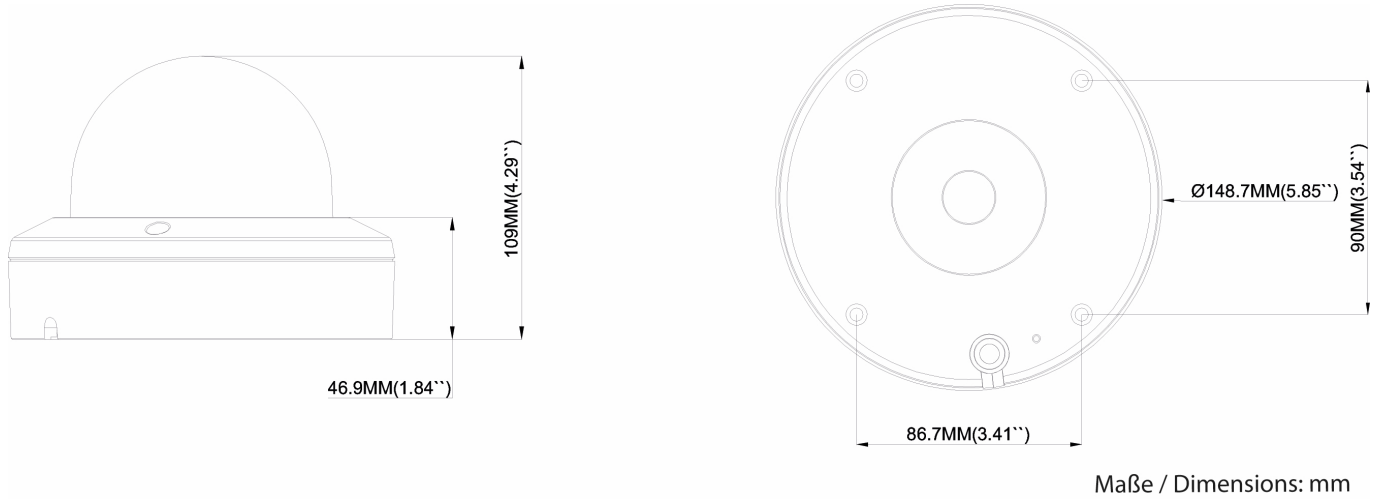

IND-62M2812M0A

Technical Drawing

eneo is a registered trademark of
VIDEOR E. Hartig GmbH
Carl-Zeiss-Straße 8

63322 Rödermark, Deutschland

Phone: +49 6074 - 888 - 300
Fax: +49 6074 - 888 - 100
E-Mail: info@eneo-security.com
Web: www.eneo-security.com

Stay informed and subscribe
to the eneo newsletter