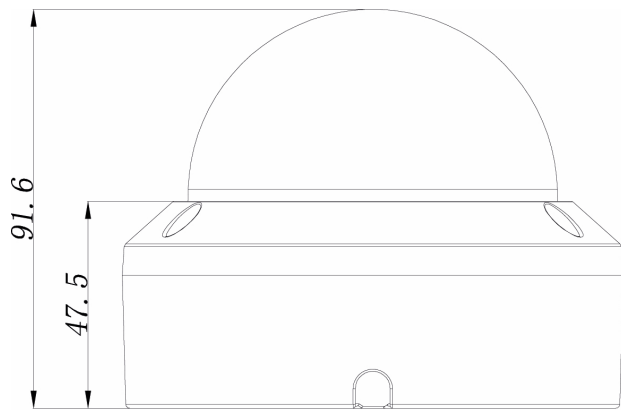

IND-42M2808M0A

Technical Drawing

Maße / Dimensions: mm