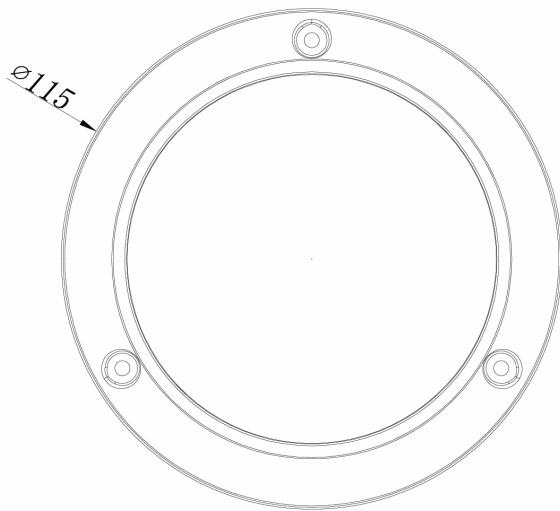

## Continuation of the specifications

Image display	16:9,4:3,VerticalView
Stream types	Triple-Stream(Main/Sub/Mobile)
Video compression	H.264, H.264+ (Smart Stream), H.265, H.265+ (Smart Stream), M-JPEG
Image resolution max.	1920x1080
Image Transmission Rate	60 fps
Other	
Remarks	NDAA compliance under Section 889,The face detection and license plate recognition functions are only available with an inserted SD card or in conjunction with a recorder from the eneo IN series.,To guarantee you an optimum user experience, we recommend that you only use components of the same brand in a system. If several brands are used in combination, eneo cannot guarantee functionality. If combined use is necessary, we offer a compatibility check for a fee (for more information, see article number #229235 at
Horizontal Angle of View	107 - 45°
Vertical Angle of View	55 - 26°
Manufacturer order number	233796

## Optional Accessory

SKU	Name	Description
234753	AK-22	Kamera Anschlussbox für Mini Dome IND-42M2808M0A Wand- oder Deckenmontage
234754	AK-23	Camera connection box for Mini Dome IND-42M2808M0A for holder Dome-WB6/Dome-CH6
235339	AK-24	Dual camera connection box for selected Bullet or Fix Dome IN-Series cameras
234756	DOME-CH6	Ceiling pipe for junction box AK-23 and AK-25, Length approx. 294mm
234755	DOME-WB6	Wall bracket for Connection box AK-23 and AK-25
234757	DOME-WB7	Wall bracket for Mini Dome IND-42M2808M0A
236198	eneo INsight Installation Tool	Supports adjustments for cameras with AI features for IN-series
234990	eneo INsight mobile	Mobile App for recorder IN- and MN-series
218218	eneo Site Manager	Management Software for eneo IP products
235340	WB-24	Wall bracket for Dual camera connection box AK-24

## Technical Drawing

Maße / Dimensions: mm