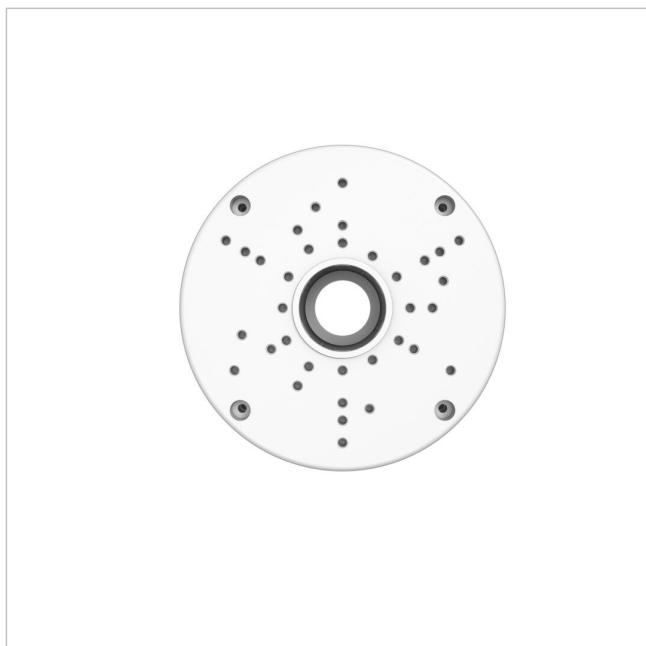

eneo AK-21

SKU: 233775

Camera connection box for Wall and ceiling mounting, Bullet and Dome Cameras IN series

Main Features

Professional installation

For wall and ceiling surface mounting

Weatherproof IP64

Easy and fast cable connection

Compatible with the following products

Bullet and Dome Cameras IN-series

Specifications

General	
Dimensions (WxHxD) (extended)	134,3x56,5mm
Weight	0.1 kg
Color (Housing)	RAL 9003,Pantone P 179-1
Parts supplied	
Scope of delivery	Quick installation guide,drilling template,4x wall plugs with screws and sealing rings,1x Torx wrench,4x M4x7mm
Product labeling:	
EAN/GTIN	4260229840122
Manufacturer order number	233775
Series	eneo IN-Serie

Optional Accessory

SKU	Name	Description
-----	------	-------------

eneo AK-21

Continuation of accessory

235562	eneo CM-22	Corner mounting adapter for wall bracket WB-24 and PTZ dome camera INP-75A0033MIB
235257	eneo PM-21	Pole mounting adapter, steel for camera connection box AK-20, AK-21 and wall mount WB-24