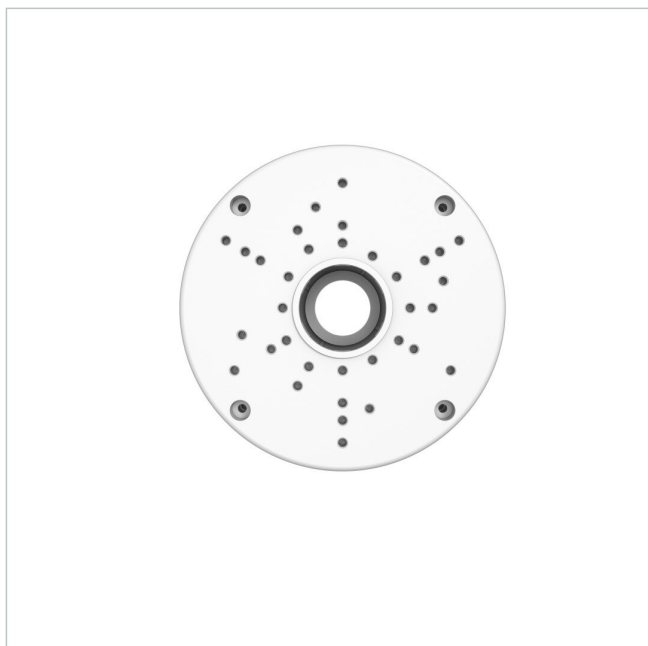

eneo AK-21

SKU: 233775

Camera connection box for Wall and ceiling mounting, Bullet and Dome Cameras IN series

Main Features

Professional installation

For wall and ceiling surface mounting

Weatherproof IP64

Easy and fast cable connection

Compatible with the following products

Bullet and Dome Cameras IN-series

Specifications

General	
Dimensions (WxHxD) (extended)	134,3x56,5mm
Weight	0.1 kg
Color (Housing)	RAL 9003,Pantone P 179-1
Parts supplied	
Scope of delivery	Quick installation guide,drilling template,4x wall plugs with screws and sealing rings,1x Torx wrench,4x M4x7mm
Product labeling:	
EAN/GTIN	4260229840122
Manufacturer order number	233775
Series	eneo IN-Serie

Optional Accessory

SKU	Name	Description
-----	------	-------------

eneo AK-21

Continuation of accessory

235562	eneo CM-22	Corner mounting adapter for wall bracket WB-24 and PTZ dome camera INP-75A0033MIB
235257	eneo PM-21	Pole mounting adapter, steel for camera connection box AK-20, AK-21 and wall mount WB-24