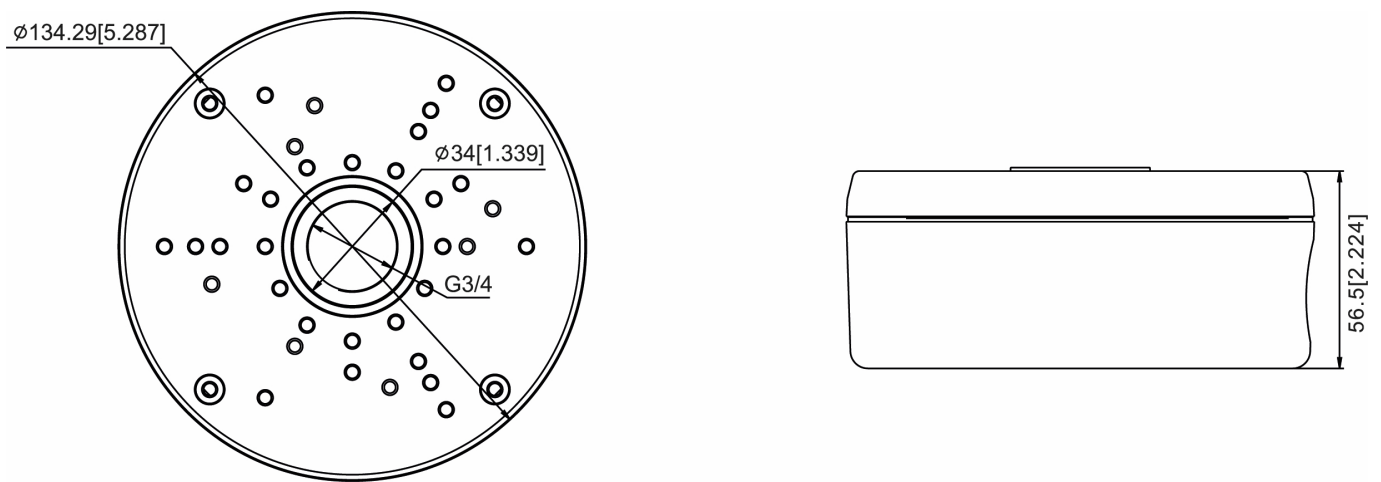

Compatible with the following products

IN Series Bullet Cameras

Specifications

Other	
EAN/GTIN	4260229840122
Dimensions (HxWxD)	see drawing
Parts supplied	mounting accessories
Series	eneo IN-Series
Housing	aluminium
Color	Pantone P 179-1, RAL9003
Protection rating	IP64
Weight	100g
Manufacturer order number	233775

Optional Accessory

SKU	Name	Description
-----	------	-------------

AK-21

Continuation of accessory

235257	PM-21	Pole mounting adapter for camera connection box AK-20 and AK-21
--------	-------	---

Technical Drawing

Maße / Dimensions: mm