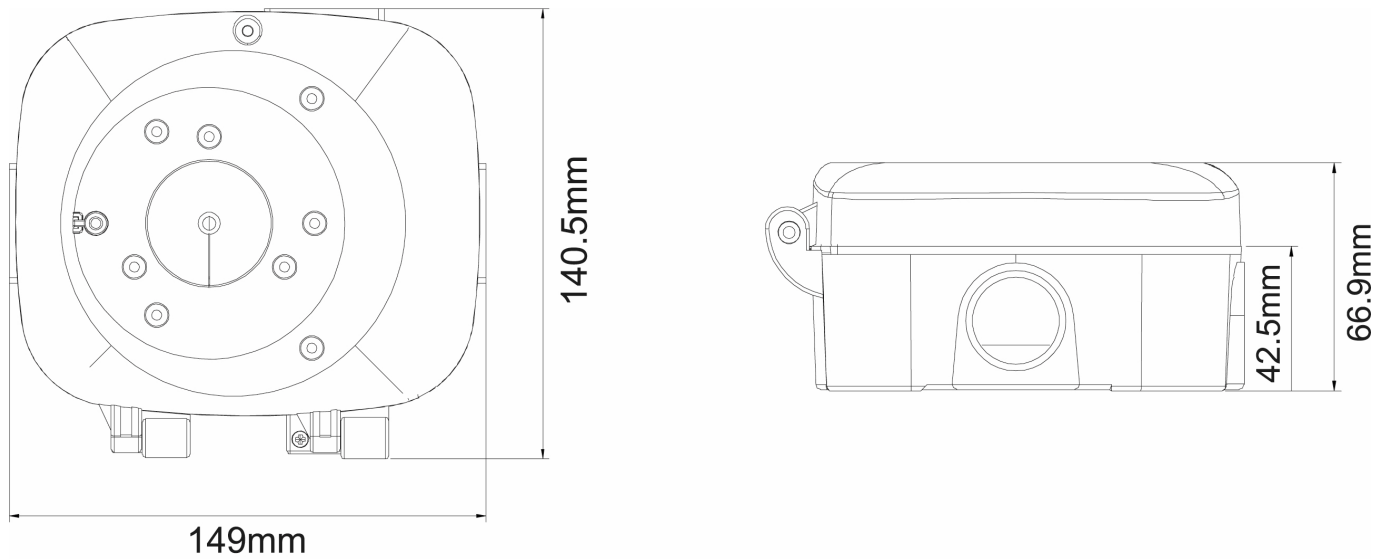

Easy and fast cable connection

Compatible with the following products

IN Series Bullet Cameras

Specifications

| | |
|---------------------------|--------------------------|
| Other | |
| EAN/GTIN | 4260229840139 |
| Dimensions (HxWxD) | see drawing |
| Parts supplied | mounting accessories |
| Series | eneo IN-Series |
| Housing | plastic |
| Color | Pantone P 179-1, RAL9003 |
| Protection rating | IP64 |
| Weight | 480g |
| Manufacturer order number | 233754 |

Technical Drawing

Maße / Dimensions: mm