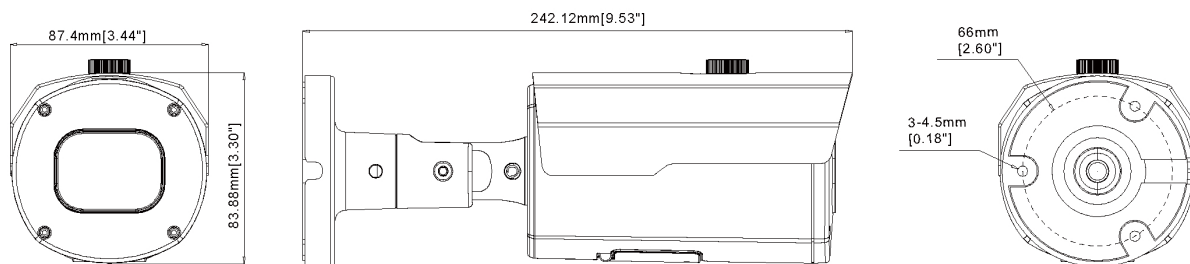

MEB-55M2812M0A

Technical Drawing

Masse / Dimensions: mm

eneo is a registered trademark of
VIDEOR E. Hartig GmbH
Carl-Zeiss-Straße 8

63322 Rödermark, Deutschland

Phone: +49 6074 - 888 - 300
Fax: +49 6074 - 888 - 100
E-Mail: info@eneo-security.com
Web: www.eneo-security.com

Stay informed and subscribe
to the eneo newsletter