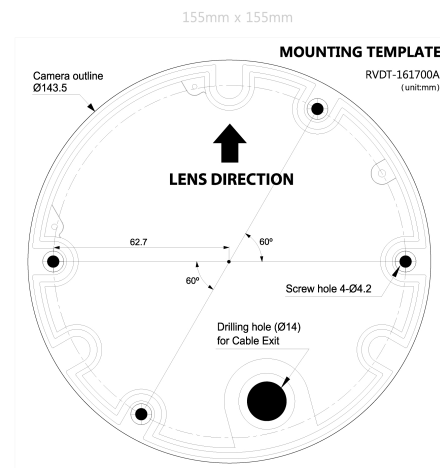

Specifications

General:	
Dimensions (HxWxD)	144x109mm
Illumination	4x High Power LED 850nm, Infrared
SDK	upon request
Text display	supplied
Series	eneo AN-Series
Housing	Outdoor
Color (housing)	Pantone Cool Gray 1C
Housing material	Aluminium
Window heater	no
Blower	yes

IPD-62M2713MAA

Continuation of the specifications

Image resolution max.	1920x1080
Image Transmission Rate	30 fps
Other	
Horizontal Angle of View	108 - 32°
Vertical Angle of View	56 - 18°
Manufacturer order number	232570

Technical Drawing

Maße / Dimensions: mm

eneo is a registered trademark of
VIDEOR E. Hartig GmbH
Carl-Zeiss-Straße 8

63322 Rödermark, Deutschland

Phone: +49 6074 - 888 - 300
Fax: +49 6074 - 888 - 100
E-Mail: info@eneo-security.com
Web: www.eneo-security.com