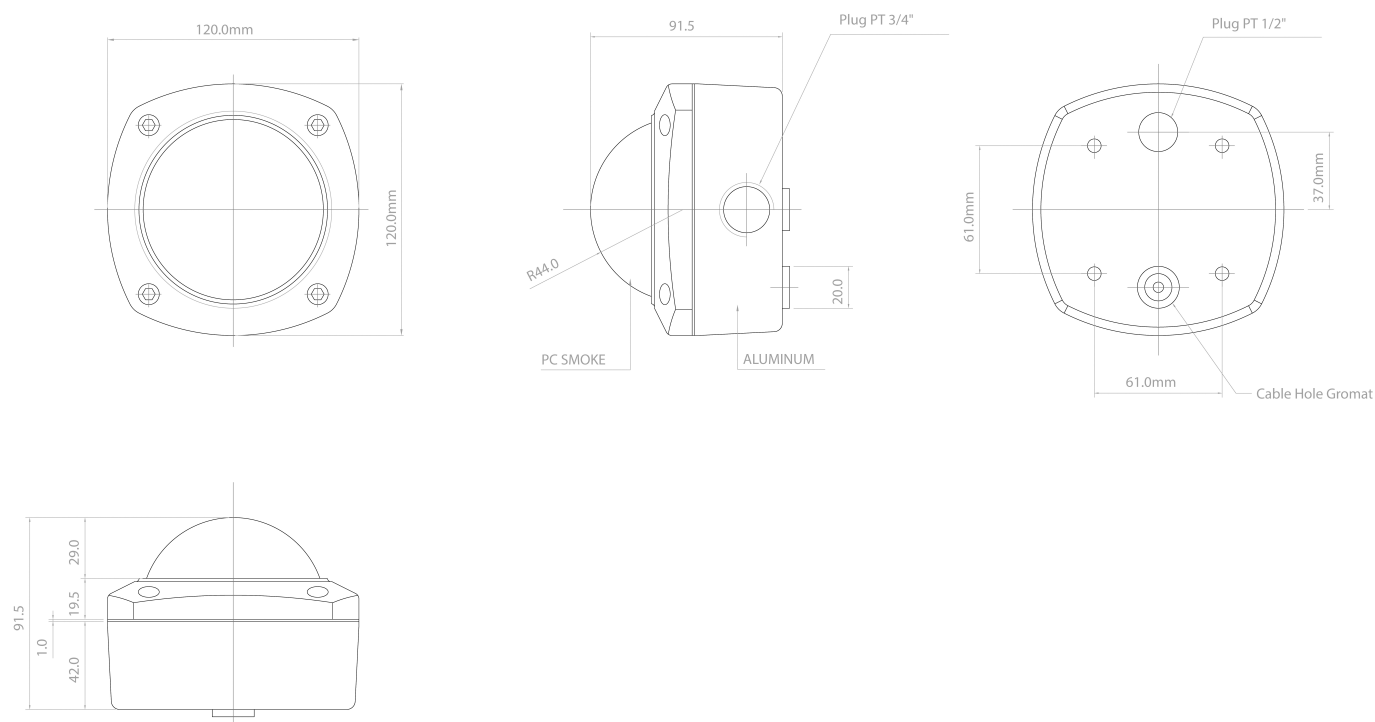

ISD-52F0023WSA

Continuation of the specifications

Video compression	H.264, H.264+ (Smart Stream), H.265, H.265+ (Smart Stream), M-JPEG
Image resolution max.	1920x1080
Image Transmission Rate	30 fps
Other	
Horizontal Angle of View	135°
Vertical Angle of View	75°
Manufacturer order number	227007

Optional Accessory

SKU	Name	Description
218218	eneo Site Manager	Management Software for eneo IP products

Technical Drawing

Dimensions / Maße: mm

eneo is a registered trademark of
VIDEOR E. Hartig GmbH
Carl-Zeiss-Straße 8

63322 Rödermark, Deutschland

Phone: +49 6074 - 888 - 300
Fax: +49 6074 - 888 - 100
E-Mail: info@eneo-security.com
Web: www.eneo-security.com

Stay informed and subscribe
to the eneo newsletter