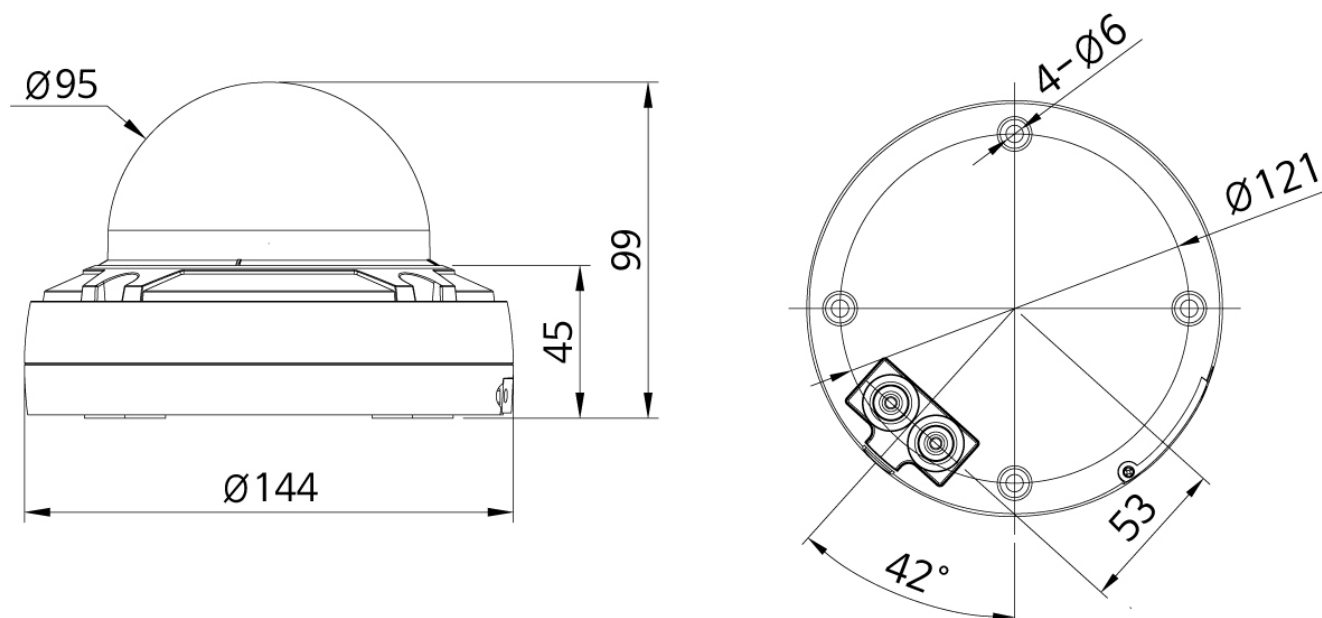

IED-62M2812MAA 9005

Continuation of the specifications

Alarm inputs	1
Alarm outputs	1
Ethernet interface	100Base-TX, 10Base-T
Serial interfaces	Ethernet
Video:	
Resolution	1920x1080 (16:9), 1440x1080 (4:3), 1280x1024 (5:4), 1024x768 (4:3), 1280x720 (16:9), 800x600 (4:3), 800x480 (16:9), 704x576 (4:3), 704x480 (4:3), 640x480 (4:3), 400x240 (4:3), 352x288 (4:3), 352x256 (4:3), 352x240 (4:3), 320x240 (4:3)
Image display	VerticalView 90°/270°, 4:3, 16:9, 5:4
Stream types	Quad Streaming
Video compression	H.264, H.264+ (Smart Stream), H.265, H.265+ (Smart Stream), M-JPEG
Image resolution max.	1920x1080
Image Transmission Rate	30 fps
Other	
Horizontal Angle of View	100 - 33°
Vertical Angle of View	56 - 18°
Manufacturer order number	225146

Technical Drawing

eneo is a registered trademark of
VIDEOR E. Hartig GmbH
Carl-Zeiss-Straße 8

63322 Rödermark, Deutschland

Phone: +49 6074 - 888 - 300
Fax: +49 6074 - 888 - 100
E-Mail: info@eneo-security.com
Web: www.eneo-security.com

Stay informed and subscribe
to the eneo newsletter