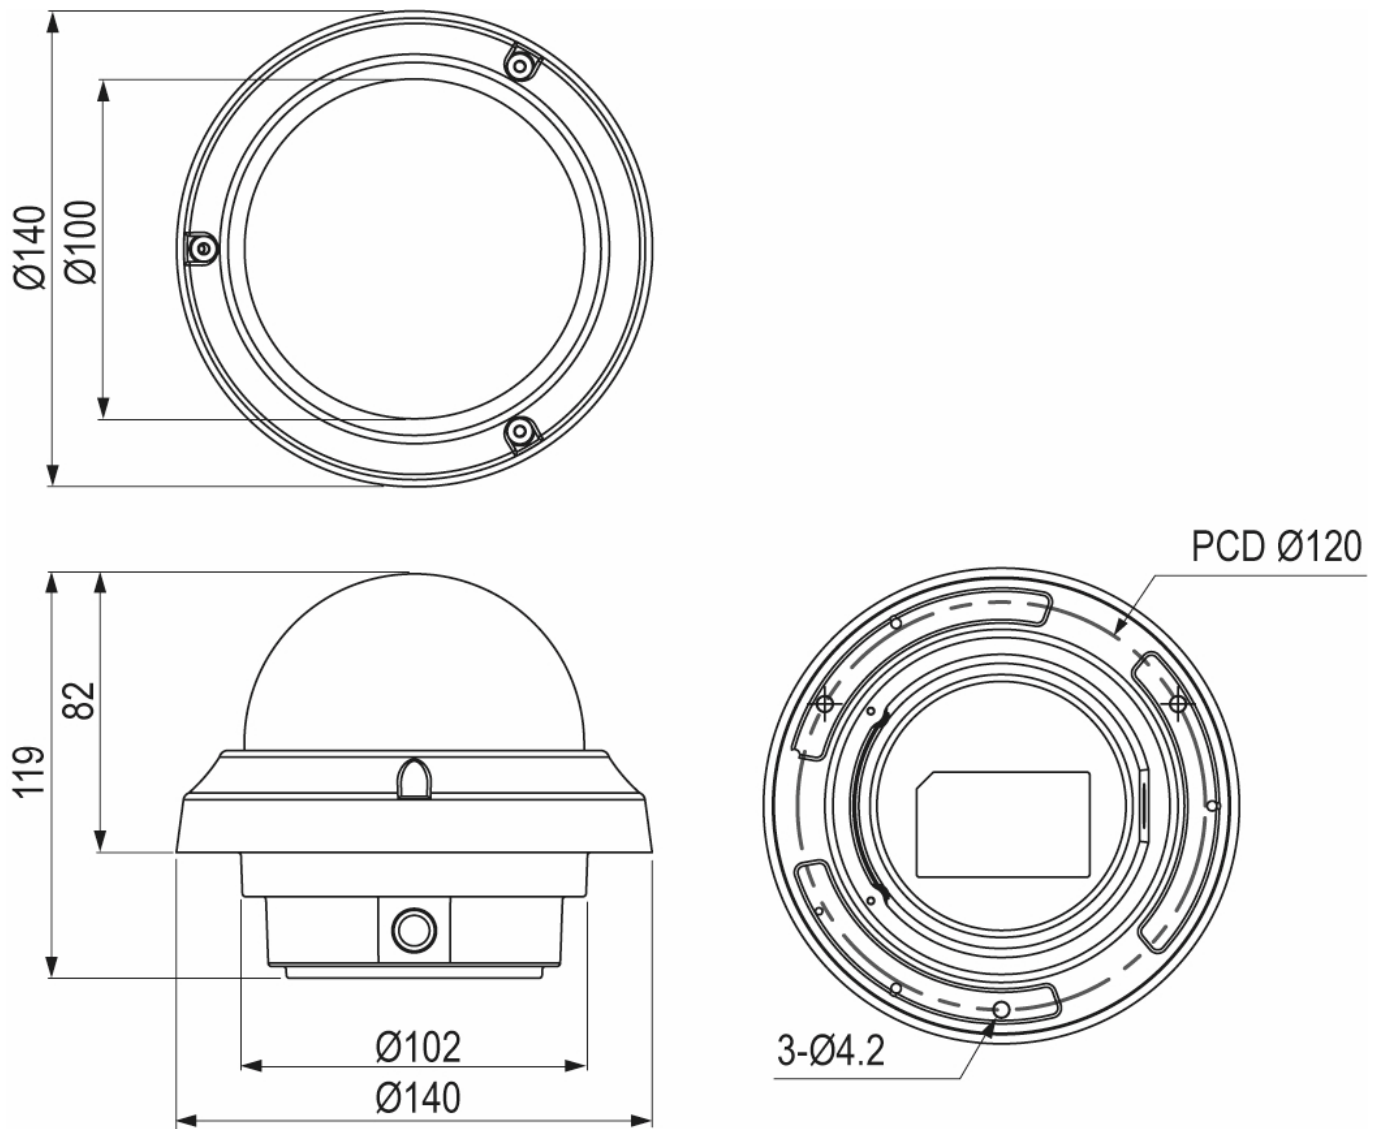

Specifications

General:	
Dimensions (HxWxD)	119x140mm
Illumination	2x High Power LEDs 850nm,infrared
SDK	upon request
Supply voltage	12VDC,24VAC,PoE, 12VDC, 24VAC, PoE
Text display	supplied
Series	eneo Callisto, eneo LN-Series
Housing	Indoor, Outdoor
Color (housing)	Pantone Cool Gray 1C
Color (bubble)	clear
Housing material	Aluminium

IPD-78M3611M5A

Continuation of the specifications

Image resolution max.	3840x2160
Image Transmission Rate	30 fps
Other	
Low Speed Shutter	yes
Digital Noise Reduction	yes
Backlight Compensation	BLC, HLC
Motion Detector	yes
Objektiv Typ	Varifocal (motorized)
Iris Control	DC
Horizontal Angle of View	84 - 40°
Vertical Angle of View	46 - 21°
Illumination	infrared
Video outputs	no
Manufacturer order number	220930

IPD-78M3611M5A

Technical Drawing

Maße / Dimensions: mm

eneo is a registered trademark of
VIDEOR E. Hartig GmbH
Carl-Zeiss-Straße 8

63322 Rödermark, Deutschland

Phone: +49 6074 - 888 - 300
Fax: +49 6074 - 888 - 100
E-Mail: info@eneo-security.com
Web: www.eneo-security.com