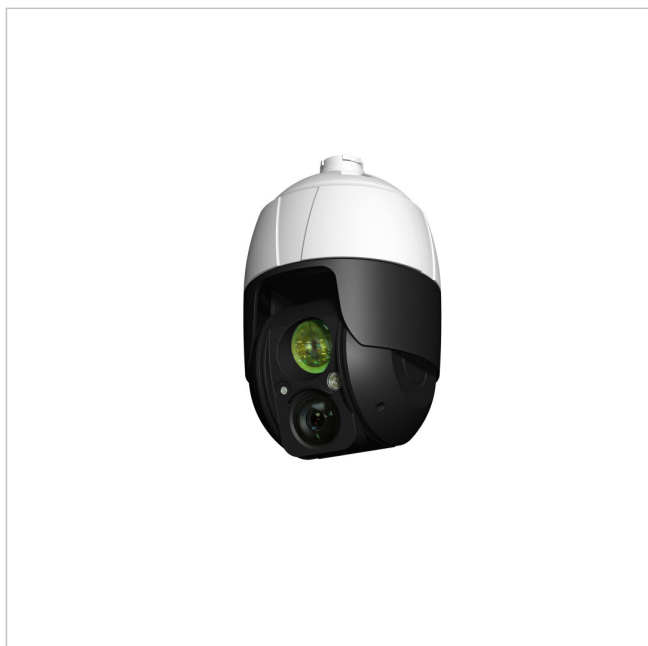

eneo IPP-88A0030MIA

SKU: 220203

1/1,7" Network Dome, PTZ, Day&Night, 30x, H.265, WDR, 3840x2160, Infrared, IP66

Main Features

1/1,7" Sony STARVIS CMOS-Sensor

8.0MP 3840x2160 Pixel, 25/30fps

30x AF Zoom, 6~180mm

Alarm in- and outputs, micro SD-card

Power supply 12VDC or UPoE (High-PoE Midspan included)

Support ONVIF Profile S und Profile T

Specifications

General	
Heating	No
Lighting	Infrared
Dimensions (WxHxD) (extended)	317,8x201.8mm
Weight	5.1 kg
SDK	upon request
Text overlay	available
Color (Housing)	white,black
Housing type	Outside
Housing material	Aluminium
Power consumption	28 W

eneo IPP-88A0030MIA

Continuation of the specifications

Mounting type	Ceiling, Wall
ONVIF	ONVIF Profile S, ONVIF Profile T
Power over Ethernet	HiPoE+
Protection	IP66
Power supply	12VDC, Poe
Temperature Range (Operating)	-30°C ~ +55°C
Wide Dynamic Range (WDR)	WDR 120dB
Camera	
Backlight compensation	Yes
Low Speed Shutter	Yes
Resolution standard	8 MP
Recording sensor	CMOS
Chip size	1/1,7"
Flickerless function	Yes
Camera shape	PTZ
Signal-to-noise ratio	52 dB
Day/night mode	Day,Night,Automatic
White balance	Automatic,Manual
Photosensitivity	0,75 Lux bei F1,6,50 IRE
System	True Day&Night
Day/night switching	Switchable IR Filter (ICR)
Display	
Image resolution max.	3840x2160
DORI	
Watch (62px/m)	61 - 1310 m
Detect (125px/m)	29,6 - 645 m
Identify (250px/m)	14,4 - 327,1 m
Perceiving (25px/m)	153 - 3210 m
Functions	
Audio support	Yes
Motion detector	Yes
Digital Noise Reduction (DNR)	Yes
Multicast	Yes
Analysis	Loitering Detection, Manipulation (TD), Motion Detection
Turning range	360 °
Alarm processing	recording internal storage (SD card),E-Mail,FTP,Boost,HTTP,TCP,UDP,HTTPS,XML,alarm out
Audio	2 Way Audio
Browser	Edge: MJPEG setup limited, Google Chrome: MJPEG setup limited, Mozilla: MJPEG setup limited, Safari: MJPEG setup limited