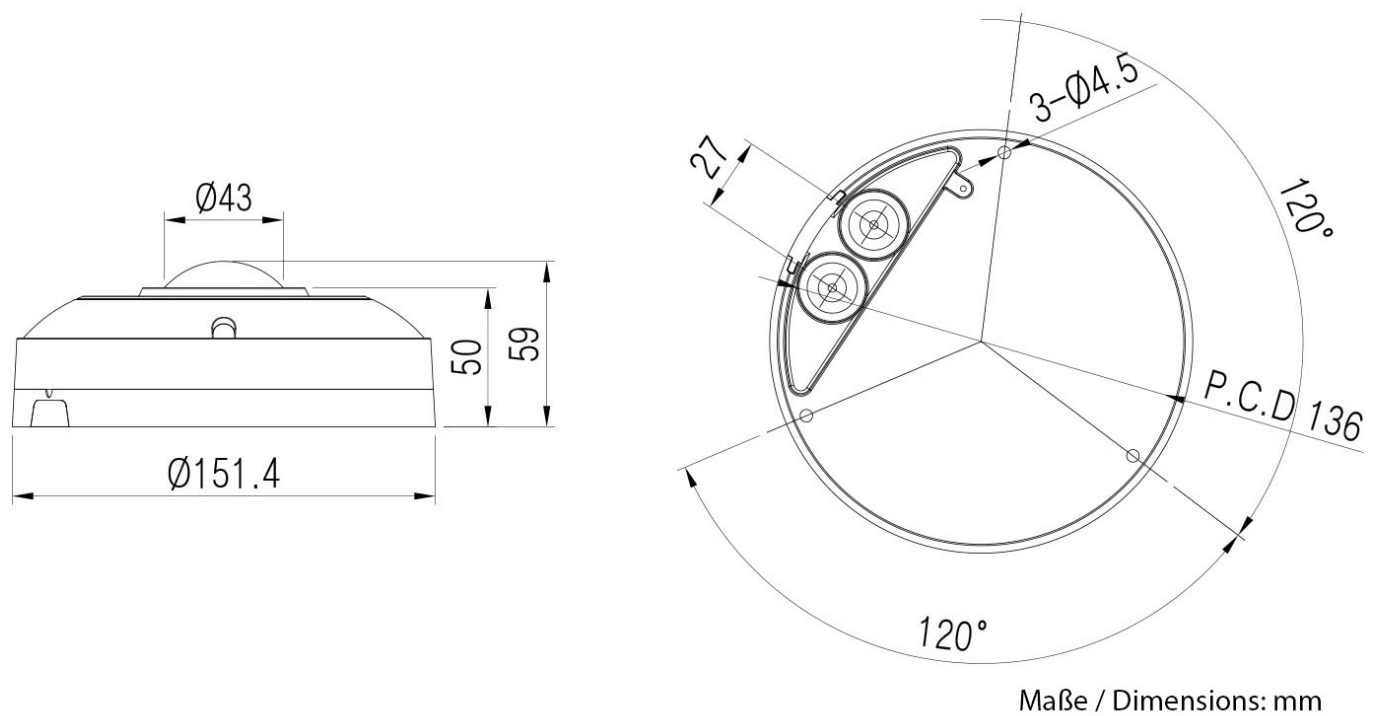

ISD-59P0010P0A

Continuation of the specifications

Horizontal Angle of View	360°
Manufacturer order number	220196

Optional Accessory

SKU	Name	Description
225730	AK-9B	Camera junction box for DH-6, Dome-WB4
218218	eneo Site Manager	Management Software for eneo IP products
216472	IAD-5SG1008MUA	Gigabit Switch, Unmanaged, 120W, 8x PoE, 1xSFP, 1x RJ45, 10/100/1000 Mbps, Desktop
218653	PS12DC-11	Plug-in Power Supply Unit, 100-240VAC/12VDC (1,0A), regulated, with DC Plug

Technical Drawing

eneo is a registered trademark of
VIDEOR E. Hartig GmbH
Carl-Zeiss-Straße 8

63322 Rödermark, Deutschland

Phone: +49 6074 - 888 - 300
Fax: +49 6074 - 888 - 100
E-Mail: info@eneo-security.com
Web: www.eneo-security.com

Stay informed and subscribe
to the eneo newsletter