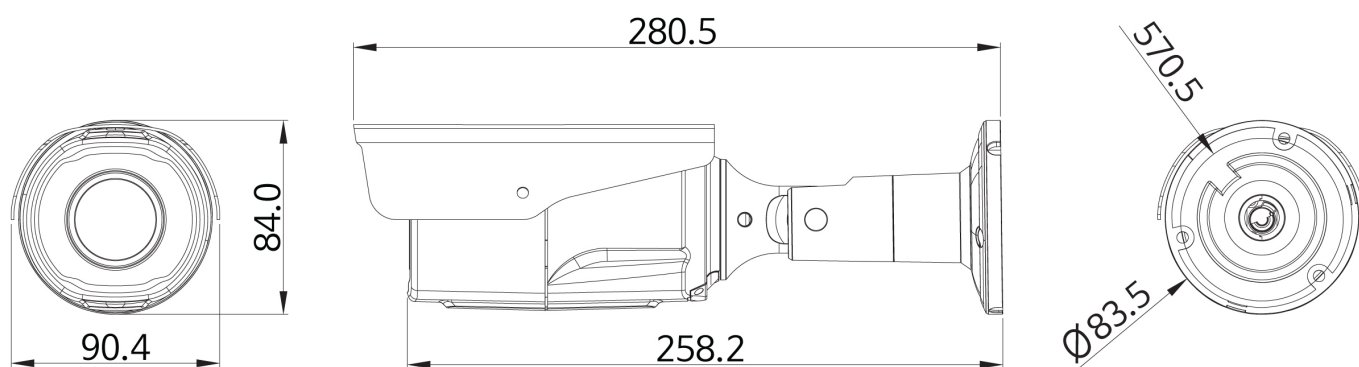

IEB-78M3611MAA

Continuation of the specifications

Protection rating	IP66
SDK	upon request
Sunshield	yes
Supply voltage	12VDC,PoE
Operating temperature	-20°C ~ +50°C
Text display	supplied
Vandal proof	no
Parts supplied:	
Parts supplied	manual,bag of screws
Notes:	
Remarks	Note that electronic adjustment aid such as Zoom / Focus or Pan / Tilt functions are not designed for continuous operation. Permanent use may affect the life of the camera

Technical Drawing

eneo is a registered trademark of
VIDEOR E. Hartig GmbH
Carl-Zeiss-Straße 8
63322 Rödermark, Deutschland

Phone: +49 6074 - 888 - 300
Fax: +49 6074 - 888 - 100
E-Mail: info@eneo-security.com
Web: www.eneo-security.com

Stay informed and subscribe
to the eneo newsletter