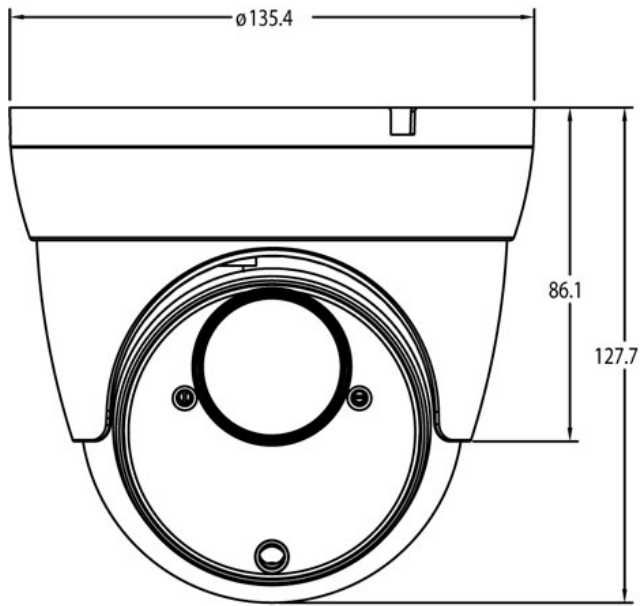

IED-64M2812MBA

Continuation of the specifications

Remote configuration	web browser
Web browser	MS internet Explorer: ActiveX ex 9.0,Safari: MJPEG setup limited,Mozilla: MJPEG setup limited,Google: MJPEG setup limited,Edge: MJPEG setup limited
User interface	Type B (white / blue)
Mirror function	H-flip,mirror
Digital Noise Reduction	yes
Network:	
Network protocols	TCP/IP,UDP,IPv4,IPv6,HTTP,HTTPS,FTP,UPnP,RT P,RTSP,RTCP,DHCP,ARP,Zeroconf,Bonjour,QoS,OpenVPN
Interfaces / Inputs/ Outputs:	
Video outputs	no
External connectors	RJ-45,12VDC input (DC plug),connection cable approx.40cm
Ethernet interface	10Base-T,100Base-TX
Alarm inputs	no
Alarm outputs	no
Serial interfaces	Ethernet
General:	
Dimensions (HxWxD)	151,4x112,7mm
Weight	900g
Illumination	infrared
Illumination	40x IR-LEDs 850nm, 60°
Illumination range	approx. 30m
Color (housing)	white
Housing	outdoor
Housing material	aluminium
Heater	no
Power consumption	6.5W
Blower	no
Mounting	wall mount,ceiling mount
ONVIF	ONVIF Profile S,ONVIF Profile T
Power over Ethernet	IEEE 802.3af
Protection rating	IP66
SDK	upon request
Supply voltage	PoE,12VDC
Operating temperature	-20°C ~ +50°C
Text display	supplied
Vandal proof	no
Parts supplied:	
Parts supplied	manual,bag of screws

IED-64M2812MBA

Technical Drawing

Dimensions: mm