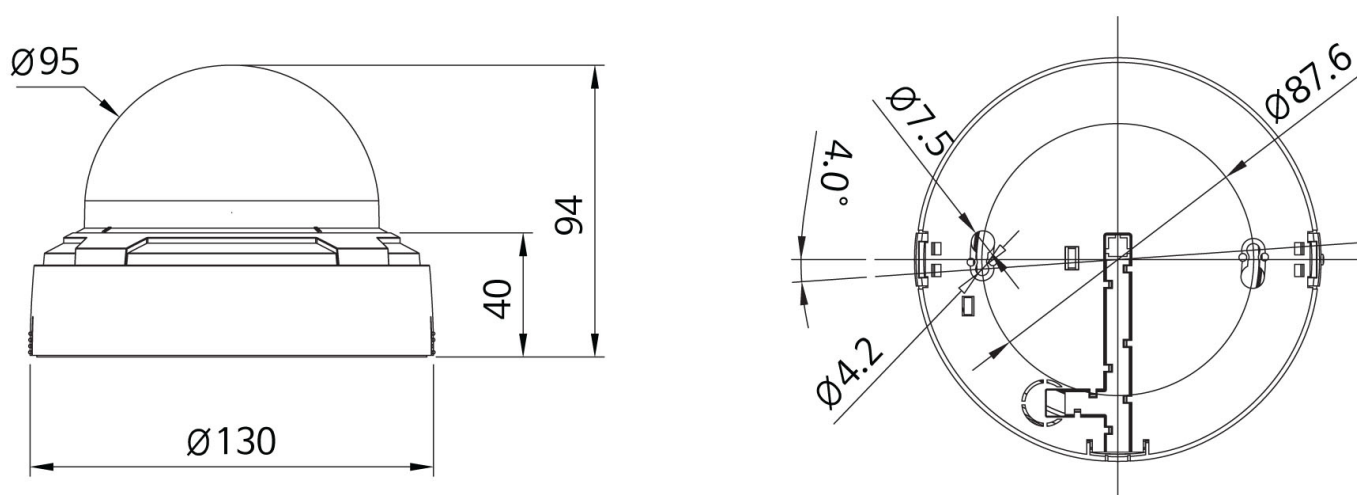

IED-63M2812P0A

Continuation of the specifications

Operating temperature	-10°C ~ +50°C
Text display	supplied
Vandal proof	no
Parts supplied:	
Parts supplied	manual, bag of screws
Notes:	
Remarks	Please note that the automatic mode and permanent use of Zoom function may have an adverse affect on the lifetime of the camera.

Technical Drawing

eneo is a registered trademark of
VIDEOR E. Hartig GmbH
Carl-Zeiss-Straße 8
63322 Rödermark, Deutschland

Phone: +49 6074 - 888 - 300
Fax: +49 6074 - 888 - 100
E-Mail: info@eneo-security.com
Web: www.eneo-security.com

Stay informed and subscribe
to the eneo newsletter